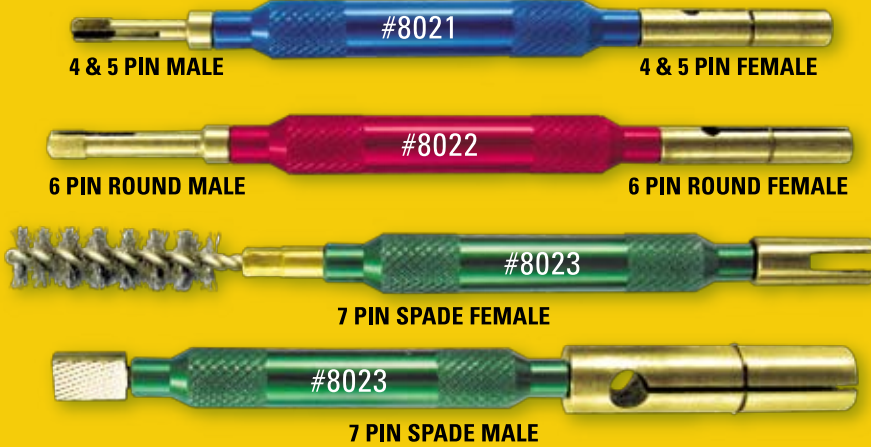

TERMINAL CONNECTOR CLEANERS

FOR 4, 5, 6, 7 WAY TRAILER CONNECTORS & MORE!

Maintenance Tools For Automotive Connectors & Terminals

MASTER KIT INCLUDES:

FEATURES

- The First Complete Set of Trailer Terminal Cleaners
- 4, 5 Flat Connectors, 6 Round and 7-way Spade Pin Terminals
- For Male & Female Connections
- For Tail & Side Marker Light Assemblies
- Maintain Continuity & Prevent Circuit Failure
- Quickly & Precisely Cut Away Corrosion

ALSO AVAILABLE SEPARATELY

ADDITIONAL USES

- Bullet, Butt and Standard AWG Terminal Connectors
- Auto, Marine and Industrial Applications

MASTER KIT CLEANS ALL THESE CONNECTORS:

3 & 4 PIN

4 & 5 PIN

6 PIN ROUND FEMALE

6 PIN ROUND MALE

7 PIN SPADE FEMALE

7 PIN SPADE MALE

INNOVATIVE PRODUCTS OF AMERICA™

www.ipatools.com

888-786-7899