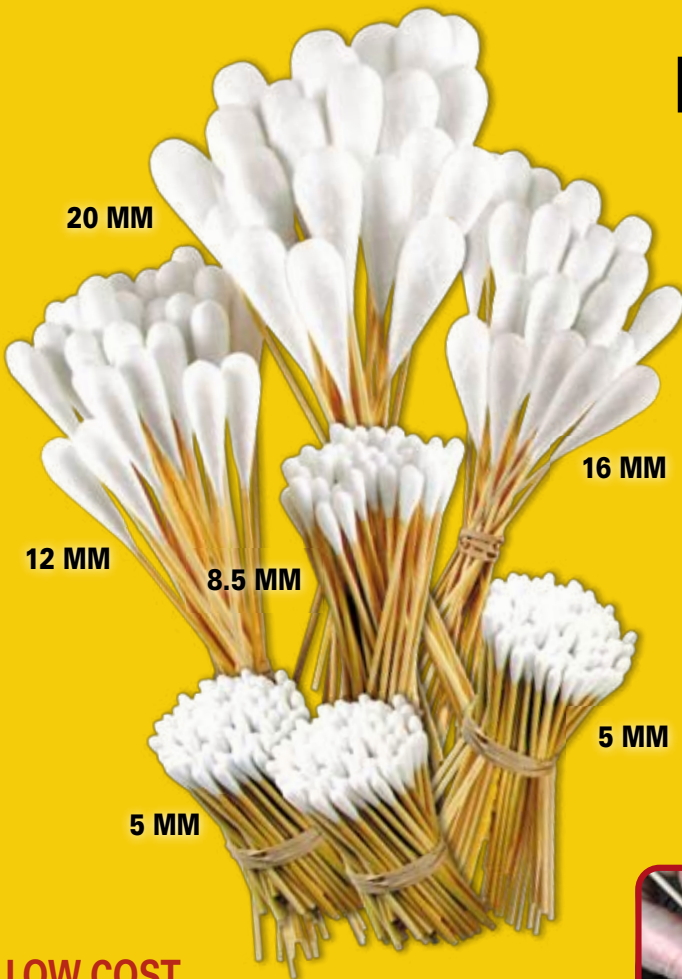

#9010

SWAB-EEZ™ Industrial Strength Swabs

LOW LINT · MEDICAL GRADE · HIGH ABSORPTION

FOR THE APPLICATION & REMOVAL OF CHEMICALS

LUBRICATE, CLEAN AND PAINT:

- Bores
- Fittings
- Head Bolt Holes
- Tubing
- Threads
- Pipes
- And Much Much More!

LOW COST

#9010 - 325 PIECE SWAB-EEZ™ STARTER KIT:

| | | |
|----|--------|-----------|
| 3" | 5 MM | 100 swabs |
| 6" | 5 MM | 100 swabs |
| 6" | 8.5 MM | 50 swabs |
| 6" | 12 MM | 25 swabs |
| 9" | 16 MM | 25 swabs |
| 9" | 20 MM | 25 swabs |