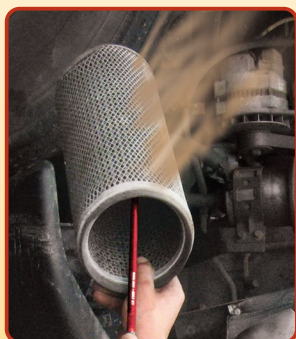

# THE AIR COMB™ FILTER & RADIATOR CLEANER

#8050 12 inch  
#8051 24 inch  
#8052 36 inch  
#8053 48 inch

## 90° MULTI-PORT AIR FLOW

**Blows Out Dust and Debris  
from Air Filters, Radiators,  
Condensers and More!**

- Focused high-pressure air output
- 5x the volume
- Accesses hard-to-reach areas
- Extends filter life
- Use on radiators and condensers
- Available in 12", 24", 36" and 48"