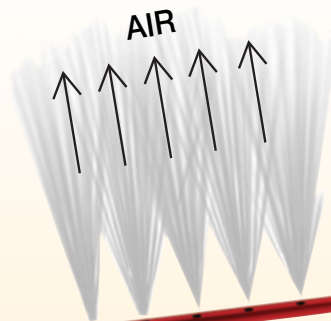

# THE AIR COMB™ FILTER & RADIATOR CLEANER

#8050 12 inch  
#8051 24 inch  
#8052 36 inch  
#8053 48 inch

## 90° MULTI-PORT AIR FLOW

**Blows Out Dust and Debris  
from Air Filters, Radiators,  
Condensers and More!**

- Focused high-pressure air output
- 5x the volume
- Accesses hard-to-reach areas
- Extends filter life
- Use on radiators and condensers
- Available in 12", 24", 36" and 48"