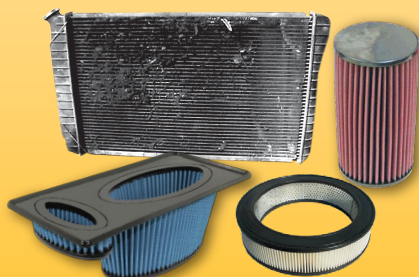

# THE AIR COMB™ FILTER & RADIATOR CLEANER

#8050 12 inch  
#8051 24 inch  
#8052 36 inch  
#8053 48 inch

## 90° MULTI-PORT AIR FLOW

**Blows Out Dust and Debris  
from Air Filters, Radiators,  
Condensers and More!**

- Focused high-pressure air output
- 5x the volume
- Accesses hard-to-reach areas
- Extends filter life
- Use on radiators and condensers
- Available in 12", 24", 36" and 48"

**Thoroughly Cleans  
from the Inside Out**

**CLEANS  
THEM ALL!**