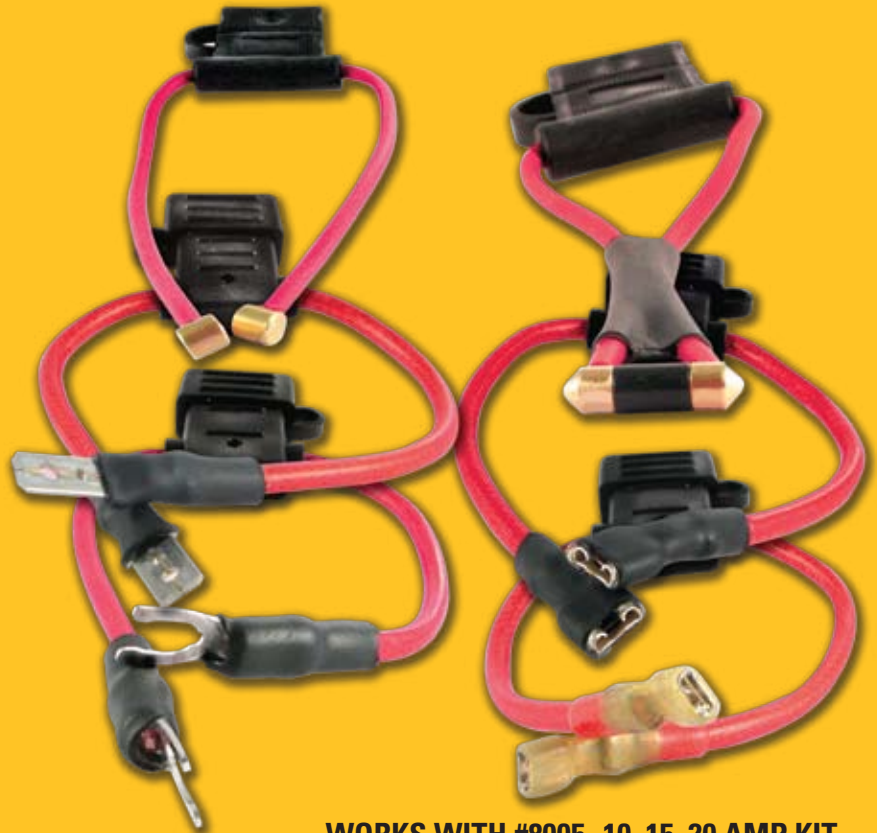

6 Piece Fuse Box Adapter Kit

NEW FUSE ADAPTERS FOR THE FUSE SAVER

The new Adapter Set allows Fuse Saver® access to a wide variety of fuse box applications including FLF, FLS, JCase, MAXI, Female Maxi, screw-on style PAL, European ceramic and all glass style fuse applications.

WORKS WITH #8005- 10, 15, 20 AMP KIT

Does not include 10ft cable or #8005-30 - 30amp handle.

INNOVATIVE PRODUCTS OF AMERICA™

www.ipatools.com

888-786-7899